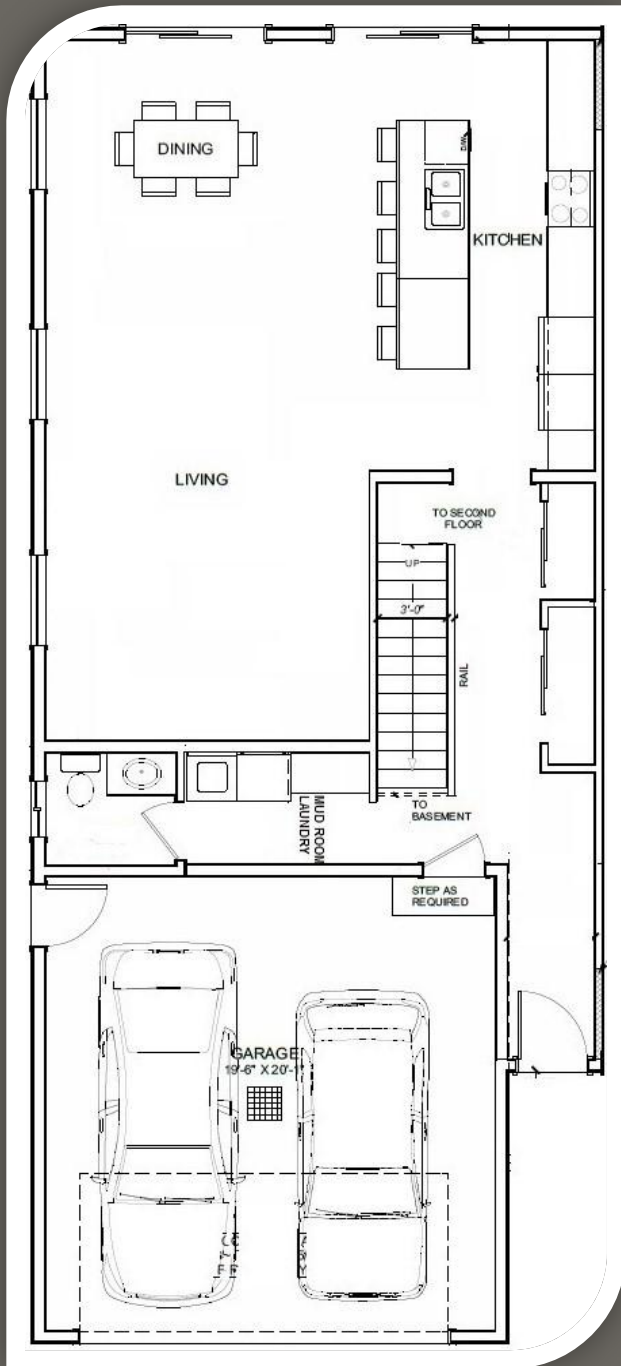

BONUS:

- Potential Choice Of Floor Plan / Layout
- Kitchen Appliance Package
- Double Car Garage
- Options To Add 5th Bed and 4th Bath
- Finished Basement Available With Large Games Room

AREA:

- Excellent Well Established Family Area With Good Schools
- Easy Access To Confederation Trail (walking/biking trail)
- Clean Well Maintained Street
- Stores, Restaurants & City Amenities Just Minutes Away

**Buyer Choice Of
Flooring Color &
Kitchen Doors etc.**

LAYOUT:

- Spacious Open Plan Kitchen, Dining & Living Room – Ideal For Family Living
- Main Floor Master Suite Option
- Family Room/Hangout Loft on 2nd Floor
- Optional Second Floor Laundry
- Large 3rd & 4th Bedrooms
- Bright & Airy Second Floor Master
- Optional Finished Basement For Additional 800 sq. ft of Living Space
- Additional 5th Bedroom and 4th Bathroom Opportunity Available