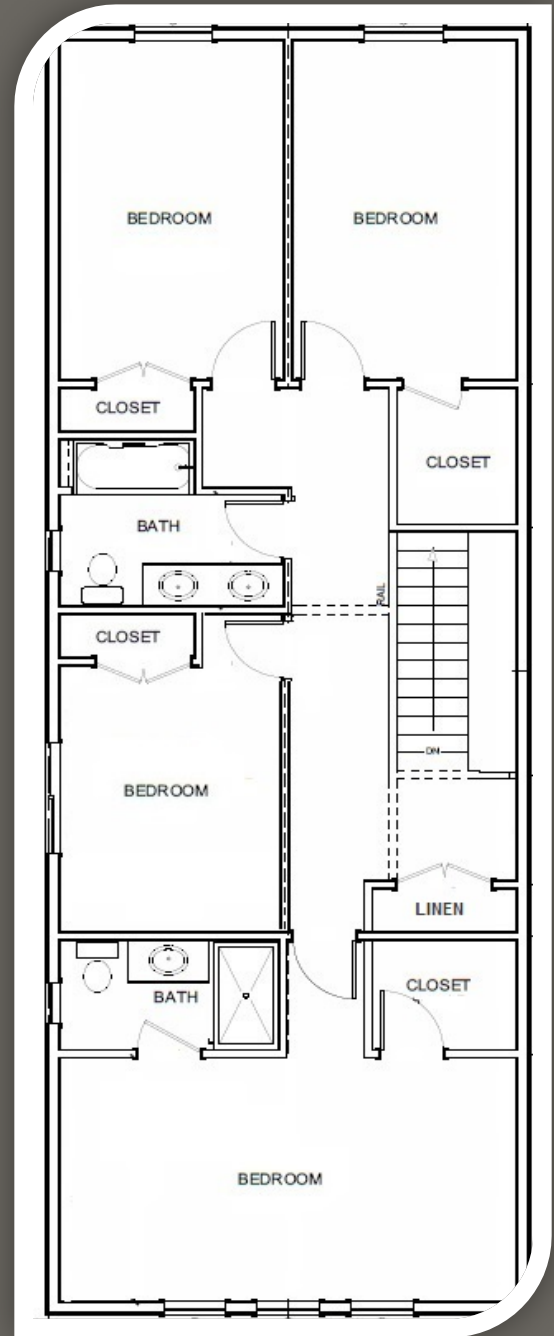

New Look Homes

Property Design, Renovation & Staging

NewLookHomesPEI.com

MODERN NEW CONSTRUCTION BUILD
Bright, Spacious Family Home In The City
Offers Starting At \$399,000 - HST Included!

4 Bedroom 3 Bathroom Home. 2000 sq. ft of Functionality & Design!
Optional Finished Basement For An Additional 800 sq. ft

BONUS:

- Potential Choice Of Floor Plan / Layout
- Kitchen Appliance Package
- Double Car Garage
- Options To Add 5th Bed and 4th Bath
- Finished Basement Available With Large Games Room

AREA:

- Excellent Well Established Family Area With Good Schools
- Easy Access To Confederation Trail (walking/biking trail)
- Clean Well Maintained Street
- Stores, Restaurants & City Amenities Just Minutes Away

**Buyer Choice Of
Flooring Color &
Kitchen Doors etc.**

LAYOUT:

- Spacious Open Plan Kitchen, Dining & Living Room – Ideal For Family Living
- Main Floor Master Suite Option
- Family Room/Hangout Loft on 2nd Floor
- Optional Second Floor Laundry
- Large 3rd & 4th Bedrooms
- Bright & Airy Second Floor Master
- Optional Finished Basement For Additional 800 sq. ft of Living Space
- Additional 5th Bedroom and 4th Bathroom Opportunity Available